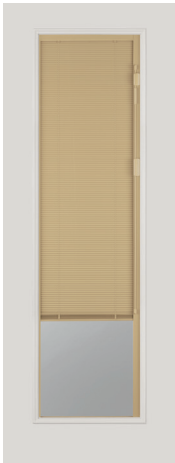

## Espresso Premium Color

**22x36**  
Evolve  
ZEEL

**20x36**  
Evolve

**22x64**  
Evolve  
ZEEL

**20x64**  
Evolve  
ZEEL

**22x80\***  
Evolve  
ZEEL

**20x80\***  
Standard

\*80" blinds have a dual operator that controls the raise, lower and tilt function.

## Sand Premium Color

**22x36**  
Evolve  
ZEEL

**20x36**  
Evolve

**22x64**  
Evolve  
ZEEL

**20x64**  
Evolve  
ZEEL

**22x80\***  
Evolve  
ZEEL

**20x80\***  
Standard

\*80" blinds have a dual operator that controls the raise, lower and tilt function.

**Silver Moon** Premium Color

**22x36**  
Evolve  
ZEEL

**20x36**  
Evolve

**22x64**  
Evolve  
ZEEL

**20x64**  
Evolve  
ZEEL

**22x80\***  
Evolve  
ZEEL

**20x80\***  
Standard

\*80" blinds have a dual operator that controls the raise, lower and tilt function.

# Update Your Showroom with a Blink Entry Doorglass Display

Contact your Sales Representative for details.

6-Color Half Light Display  
in a ZEEL frame

White Full Light Display  
in a ZEEL frame

[blinkblinds.com/doorglass](http://blinkblinds.com/doorglass)